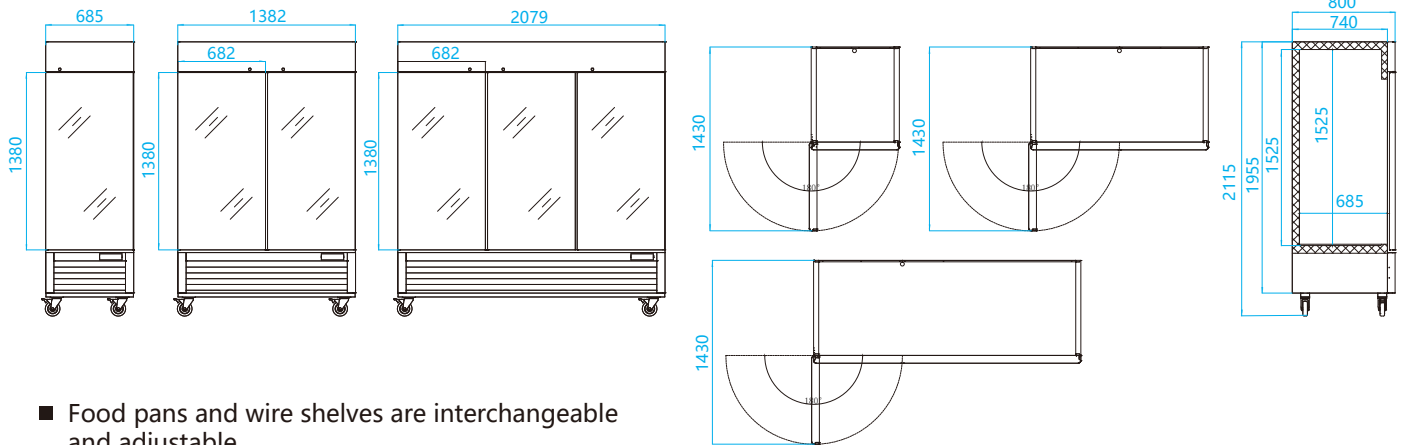

REACH-IN GLASS DOOR WITH LED PANNEL

REFRIGERATOR / FREEZER

Fan cooling

Digital

LED lamp

MPR-23G
MPF-23G

MPR-49G
MPF-49G

MPR-83G
MPF-83G

- Food pans and wire shelves are interchangeable and adjustable

MODEL	MPR-23G	MPF-23G	MPR-49G	MPF-49G	MPR-83G	MPF-83G
Classification	Refrigerator	Freezer	Refrigerator	Freezer	Refrigerator	Freezer
Cabinet dimension (WxDxH mm)	685*800*2115	685*800*2115	1382*800*2115	1382*800*2115	2079*800*2115	2079*800*2115
Cabinet dimension (WxDxH mm)	27 ^{1/2} *31 ^{1/2} *83 ^{1/4}	27 ^{1/2} *31 ^{1/2} *83 ^{1/4}	54 ^{1/2} *31 ^{1/2} *83 ^{1/4}	54 ^{1/2} *31 ^{1/2} *83 ^{1/4}	81 ^{3/4} *31 ^{1/2} *83 ^{1/4}	81 ^{3/4} *31 ^{1/2} *83 ^{1/4}
Capacity (L/Cuft)	547/19.32	547/19.32	1252/44.21	1252/44.21	1711/60.42	1711/60.42
Inner Temperature (°F)	33~41	-13~-5	33~41	-13~-5	33~41	-13~-5
Refrigerant	R290					
Insulation Type	Polyurethane / Cyclopentane + CFC Free					
Amps (A)	1.5	2.6	3	5.2	3.2	7.2
Voltage (V/Hz)	115/60					
Weight (Kg)	115	120	190	198	260	285
Power (W)	173	299	345	598	368	828
#of doors	1	1	2	2	3	3